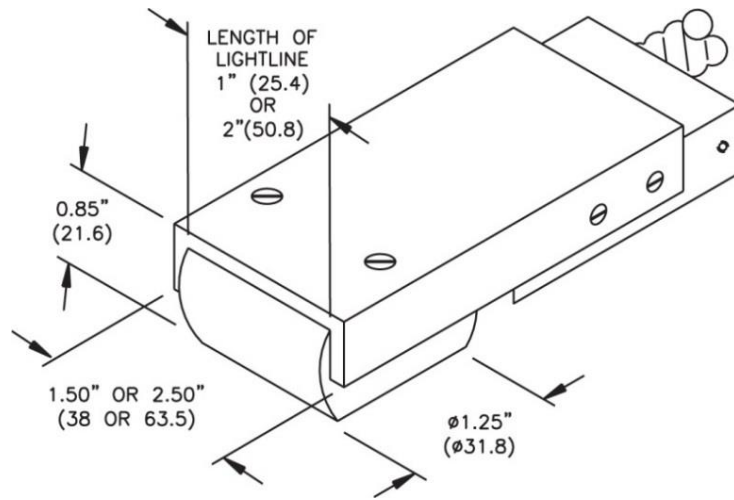

Specifications Lightline Lenses

Dimensions in ( ) are in mm

A08571

Cylindrical and Apertured Lenses

A08824, A08826, A08832

Cylindrical Lenses