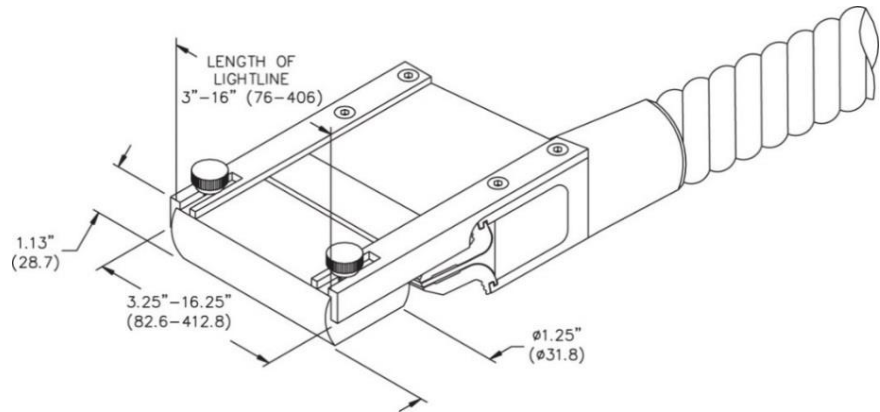

Specifications Lightline Lenses

Dimensions in ( ) are in mm

A08571

Cylindrical and Apertured Lenses

A08824, A08826, A08832

Cylindrical Lenses

A08806

Apertured Lenses

All specifications are subject to change without prior notice. This datasheet or any extracts thereof may only be used in other publications with express permission of SCHOTT. © SCHOTT AG

SCHOTT
Authorized Distributor
Silicon Connection Pte Ltd
Blk 7 Kallang Place
#05-01/05/07/11/12
Singapore 339153
Phone: +65 81861235
steven@si-cnx.com
www.si-cnx.com/products/lighting-imaging/

SCHOTT
glass made of ideas