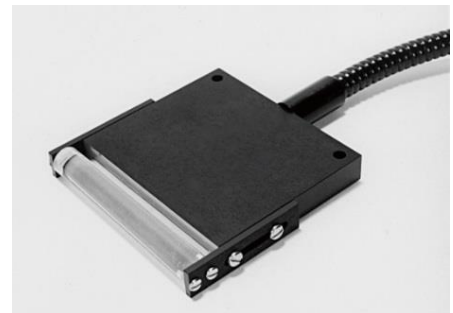

Lightline Lenses

Cylindrical and apertured lenses for 1" to 16" lightlines.

Cylindrical Lens, A08582

3" (76 mm) Lightline with A08582 Cylindrical Lens

Product and Performance Characteristics

- Cylindrical and apertured lenses are available for most lightline models, most are Made-to-Order but they can be custom made for all models
- Cylindrical lens attachments are designed to collect light exiting the lightline to increase intensity up to a factor of 10
- Apertured lens attachments are designed to project a more collimated line of light, not to increase light intensity
- Lenses are adjustable and easily attach to SCHOTT lightlines
- Custom length and configurations are available

Lightline and Polarizer Kits 1", 2" & 3" Lightlines

Part No.	Part No. for Lens	
	Cylindrical	Apertured
A08579	* A08571	Custom
A08580	* A08582	Custom
A08583	* A08572	Custom
A08584	A08572	Custom
A08588	A08571	Custom
A08589	A08572	Custom