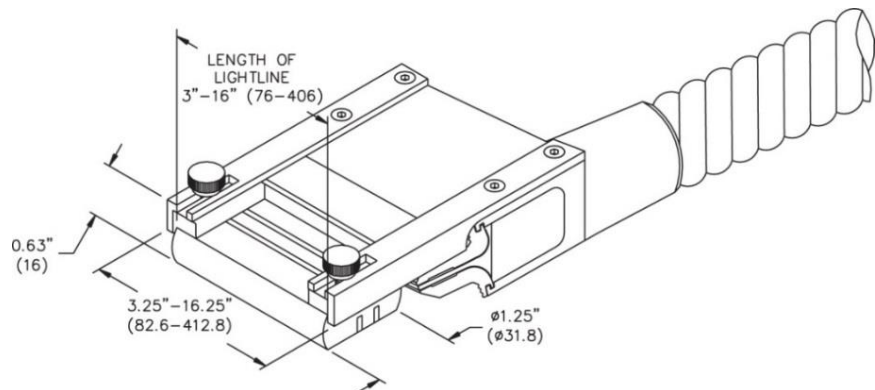

Lightline and Polarizer Kits 24" to 40" Continuous Lightlines

Part No.	Part No. for Lens	
	Cylindrical	Apertured
A08940	A08860	Custom
A08964	A08864	Custom

Version 01.2017

Specifications Lightline Lenses

Dimensions in () are in mm

A08571

Cylindrical and Apertured Lenses

A08824, A08826, A08832

Cylindrical Lenses

A08806

Apertured Lenses

All specifications are subject to change without prior notice. This datasheet or any extracts thereof may only be used in other publications with express permission of SCHOTT. © SCHOTT AG